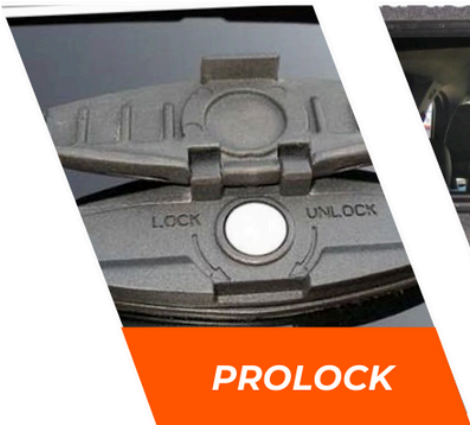

SNUG^{TOP}

PACKAGE ALSO INCLUDES:

- ALL GLASS TAILGATE DOOR.
- BUILT-IN LED BRAKE LIGHT.
- SNUGRUG HEADLINER.
- BATTERY DOME LIGHT.
- PAINTED FINISHED EDGE.
- TINTED GLASS.
- DOUBLE INSULATED HONEYCOMB REINFORCED ROOF.
- LIFETIME WARRANTY ON PAINT AND STRUCTURE.